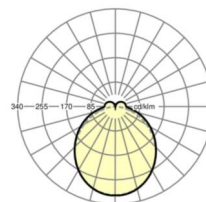

CHARACTERISTICS

Order number	19470004110
EAN number	4020863395996
Commodity code	94051190
Certification mark	IP 20, Protection class I, ENEC10 VDE, F, HACCP DIN10500/Food/IFS-application-related suitability/BRC, Indoor, CE
Impact resistance (IK rating)	IK03 (-20°C bis 25°C)
Ambient temperatur	ta -20°C to 25°C
Warranty period	5 years

ELECTRICAL ENGINEERING

Controller	Electronic driver (1 pcs.)
System output	70W
Mains voltage	230V/50Hz
Circuit breakers (inrush current)	10 pieces/B10, 16 pieces/B16, 10 pieces/C10, 16 pieces/C16
Energy efficiency class/light source	E

LIGHTING TECHNOLOGY

Placement	LED, Colour rendering/Light colour CRI ≥ 80 / 3000K
Colour tolerance (MacAdam)	3SDCM
Nominal luminous flux	8876lm
LED service life	50000h L80/B10 (Tq 25°C)
Luminaire luminous efficiency	127lm/W
Beam angle	115° (C0) / 110° (C90)
UGR lat./long.	27.0 / 26.4

MECHANICS

Housing colour	traffic white RAL 9016
Dimensions (LxWxDxH)	1531mm x 55mm x 37mm
Weight (net)	1.9kg
Type of installation	Mounting rail system installation, Light structure

Dimensions

L	1531 mm	Length
B	55 mm	Width
H	37 mm	Height

DEEP-LINK

<https://www.regiolux.de/en/article/19470004110>

Reference	LED 10000lm 830
ηLB	100 %
Φ ↓/↑	90 % / 10 %
UGR lat./long.	27.0 / 26.4